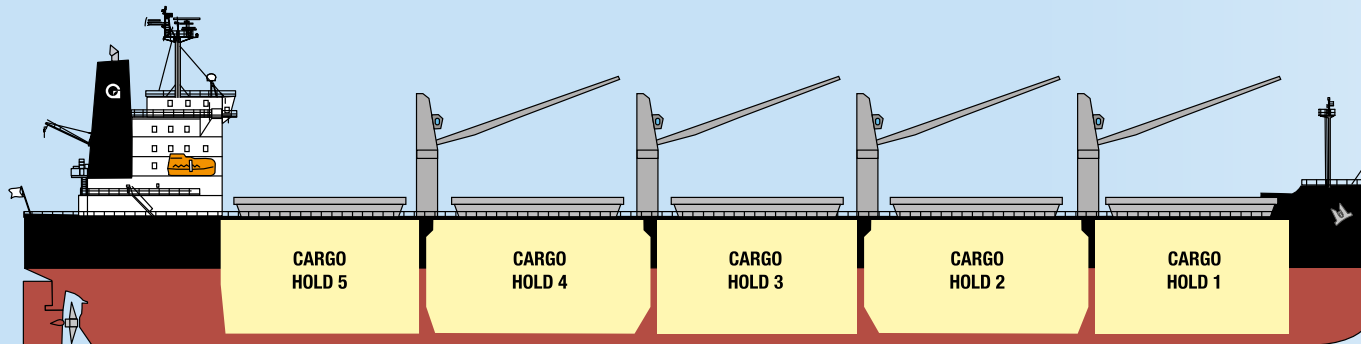

Vessel class particulars

Conventional Bulk Class

Vessels

- Bulk Aries
- Bulk Aquila
- Bulk Carina
- Bulk Castor
- Bulk Draco
- Bulk Electra
- Bulk Hero
- Bulk Neptune
- Bulk Orion
- Bulk Pegasus
- Bulk Titan
- Bulk Venus
- Kuljak Arrow

Vessel particulars

Year of build	2006 to 2017
Deadweight	55,009 – 66,624 mt
LOA	199.9 m
Beam	36.0 m
Draft	12.57 – 12.83 m
Gross Reg. Tons	31,256 – 38,500 mt
Net Reg. Tons	18,504 – 21,750 mt
Speed	14.4 – 15.0 Kts
Cranes	4 x 30 mt Jib
Grab fitted	4 x 12 cbm
Ventilation	n/a
Dehumidification	n/a